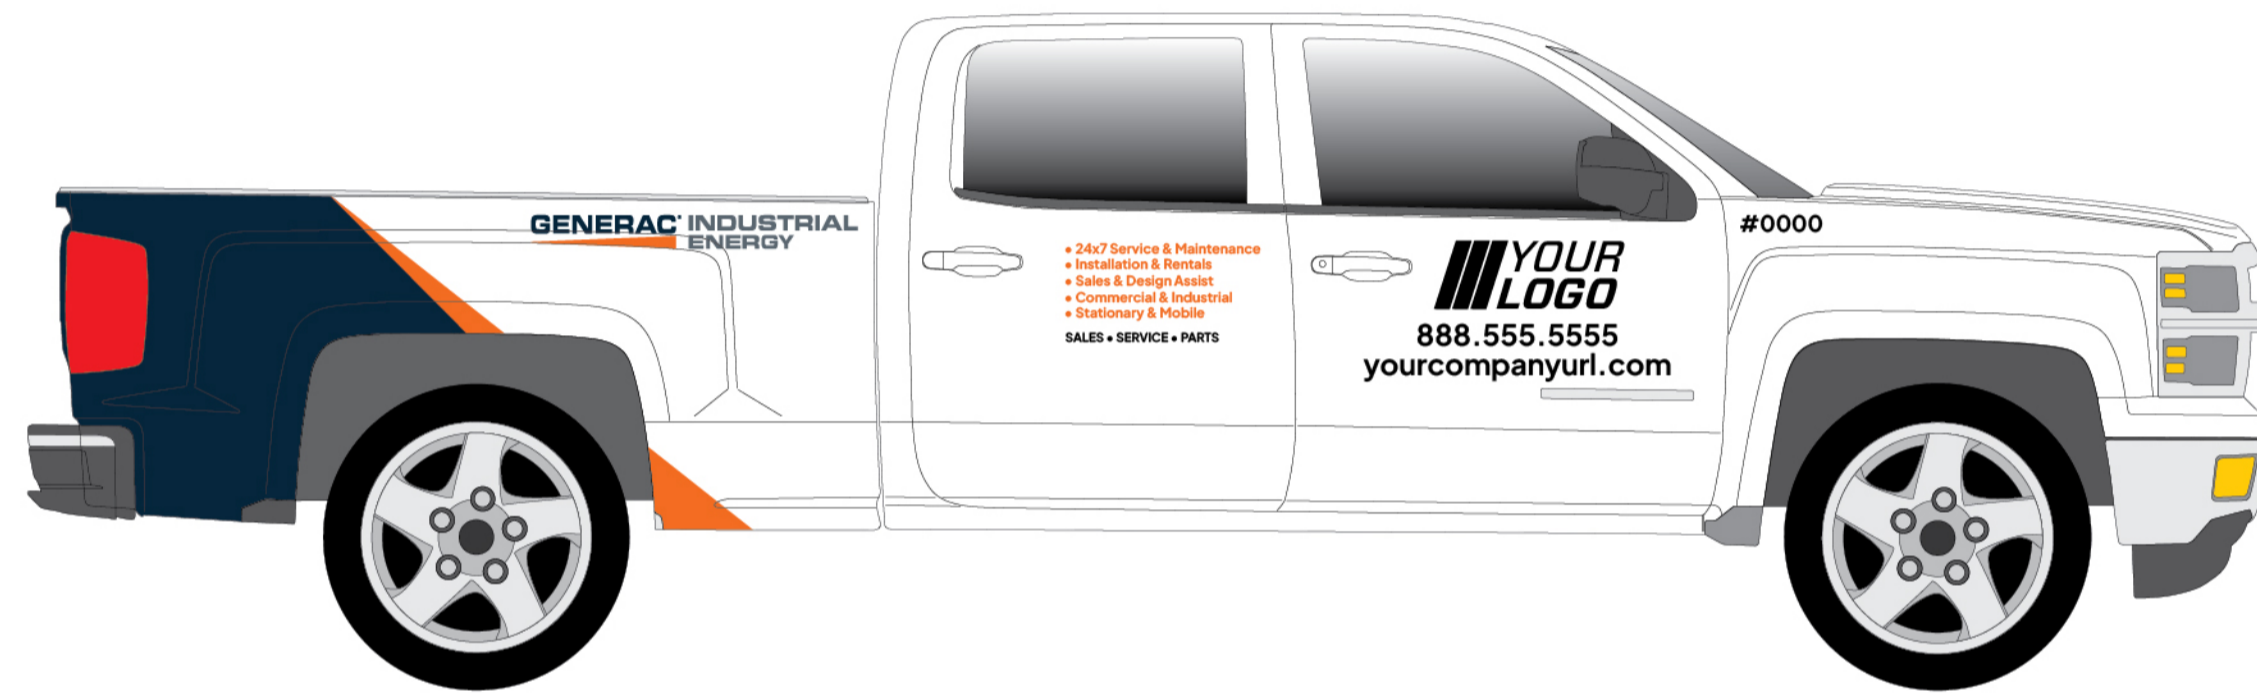

SALES & SERVICE TRUCK (EXT CAB) PREMIUM LOGO KIT