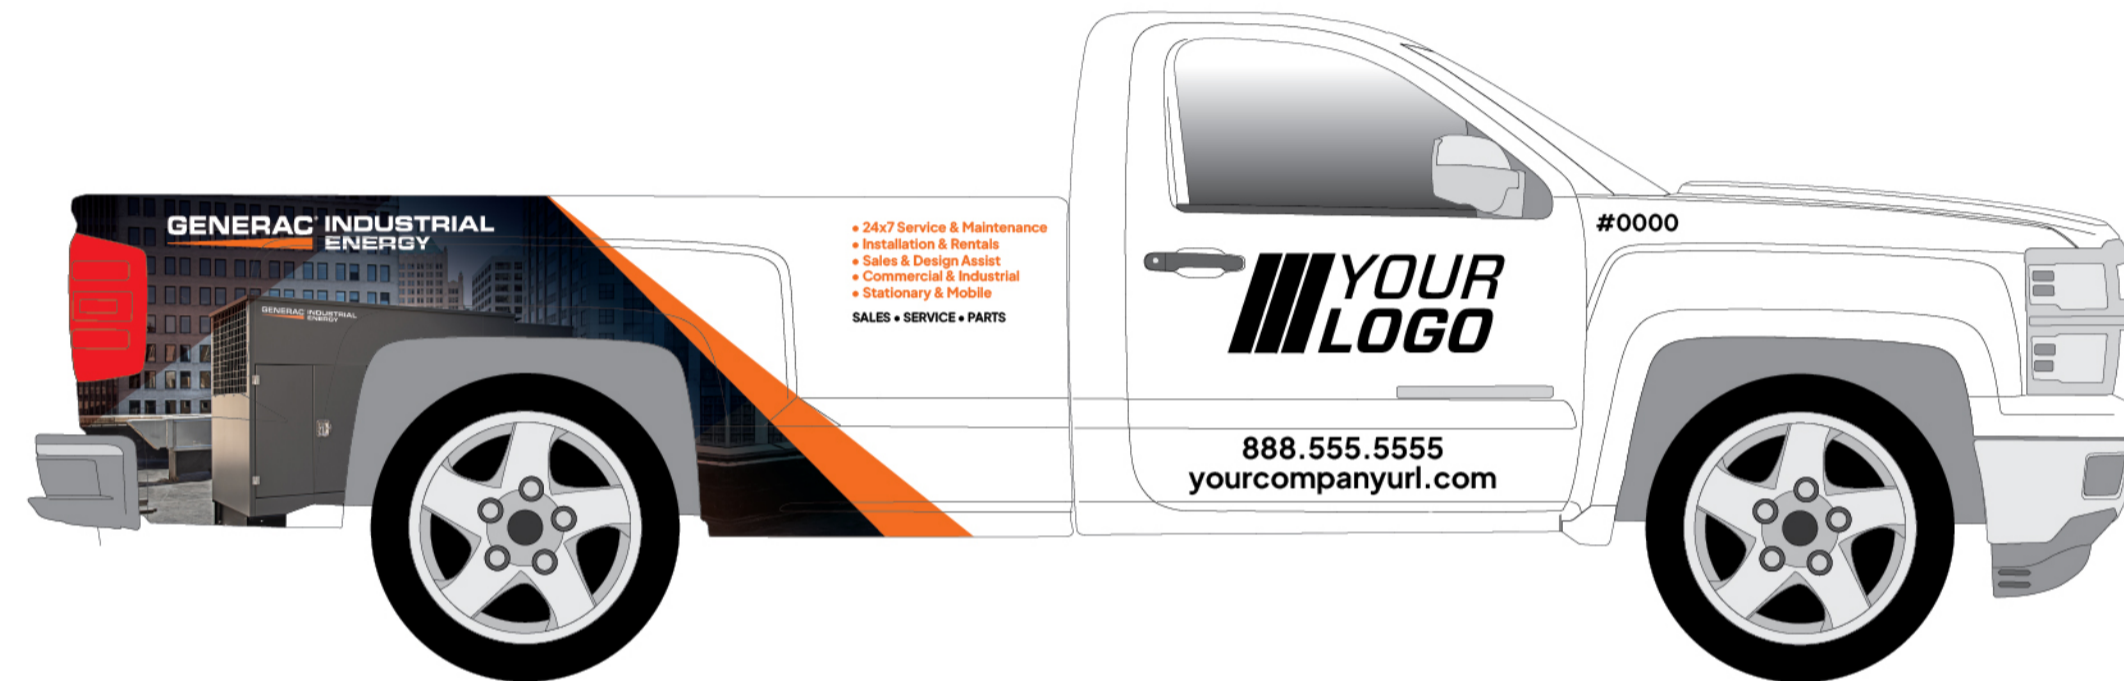

SALES & SERVICE TRUCK (REG CAB) FULL & PARTIAL WRAP