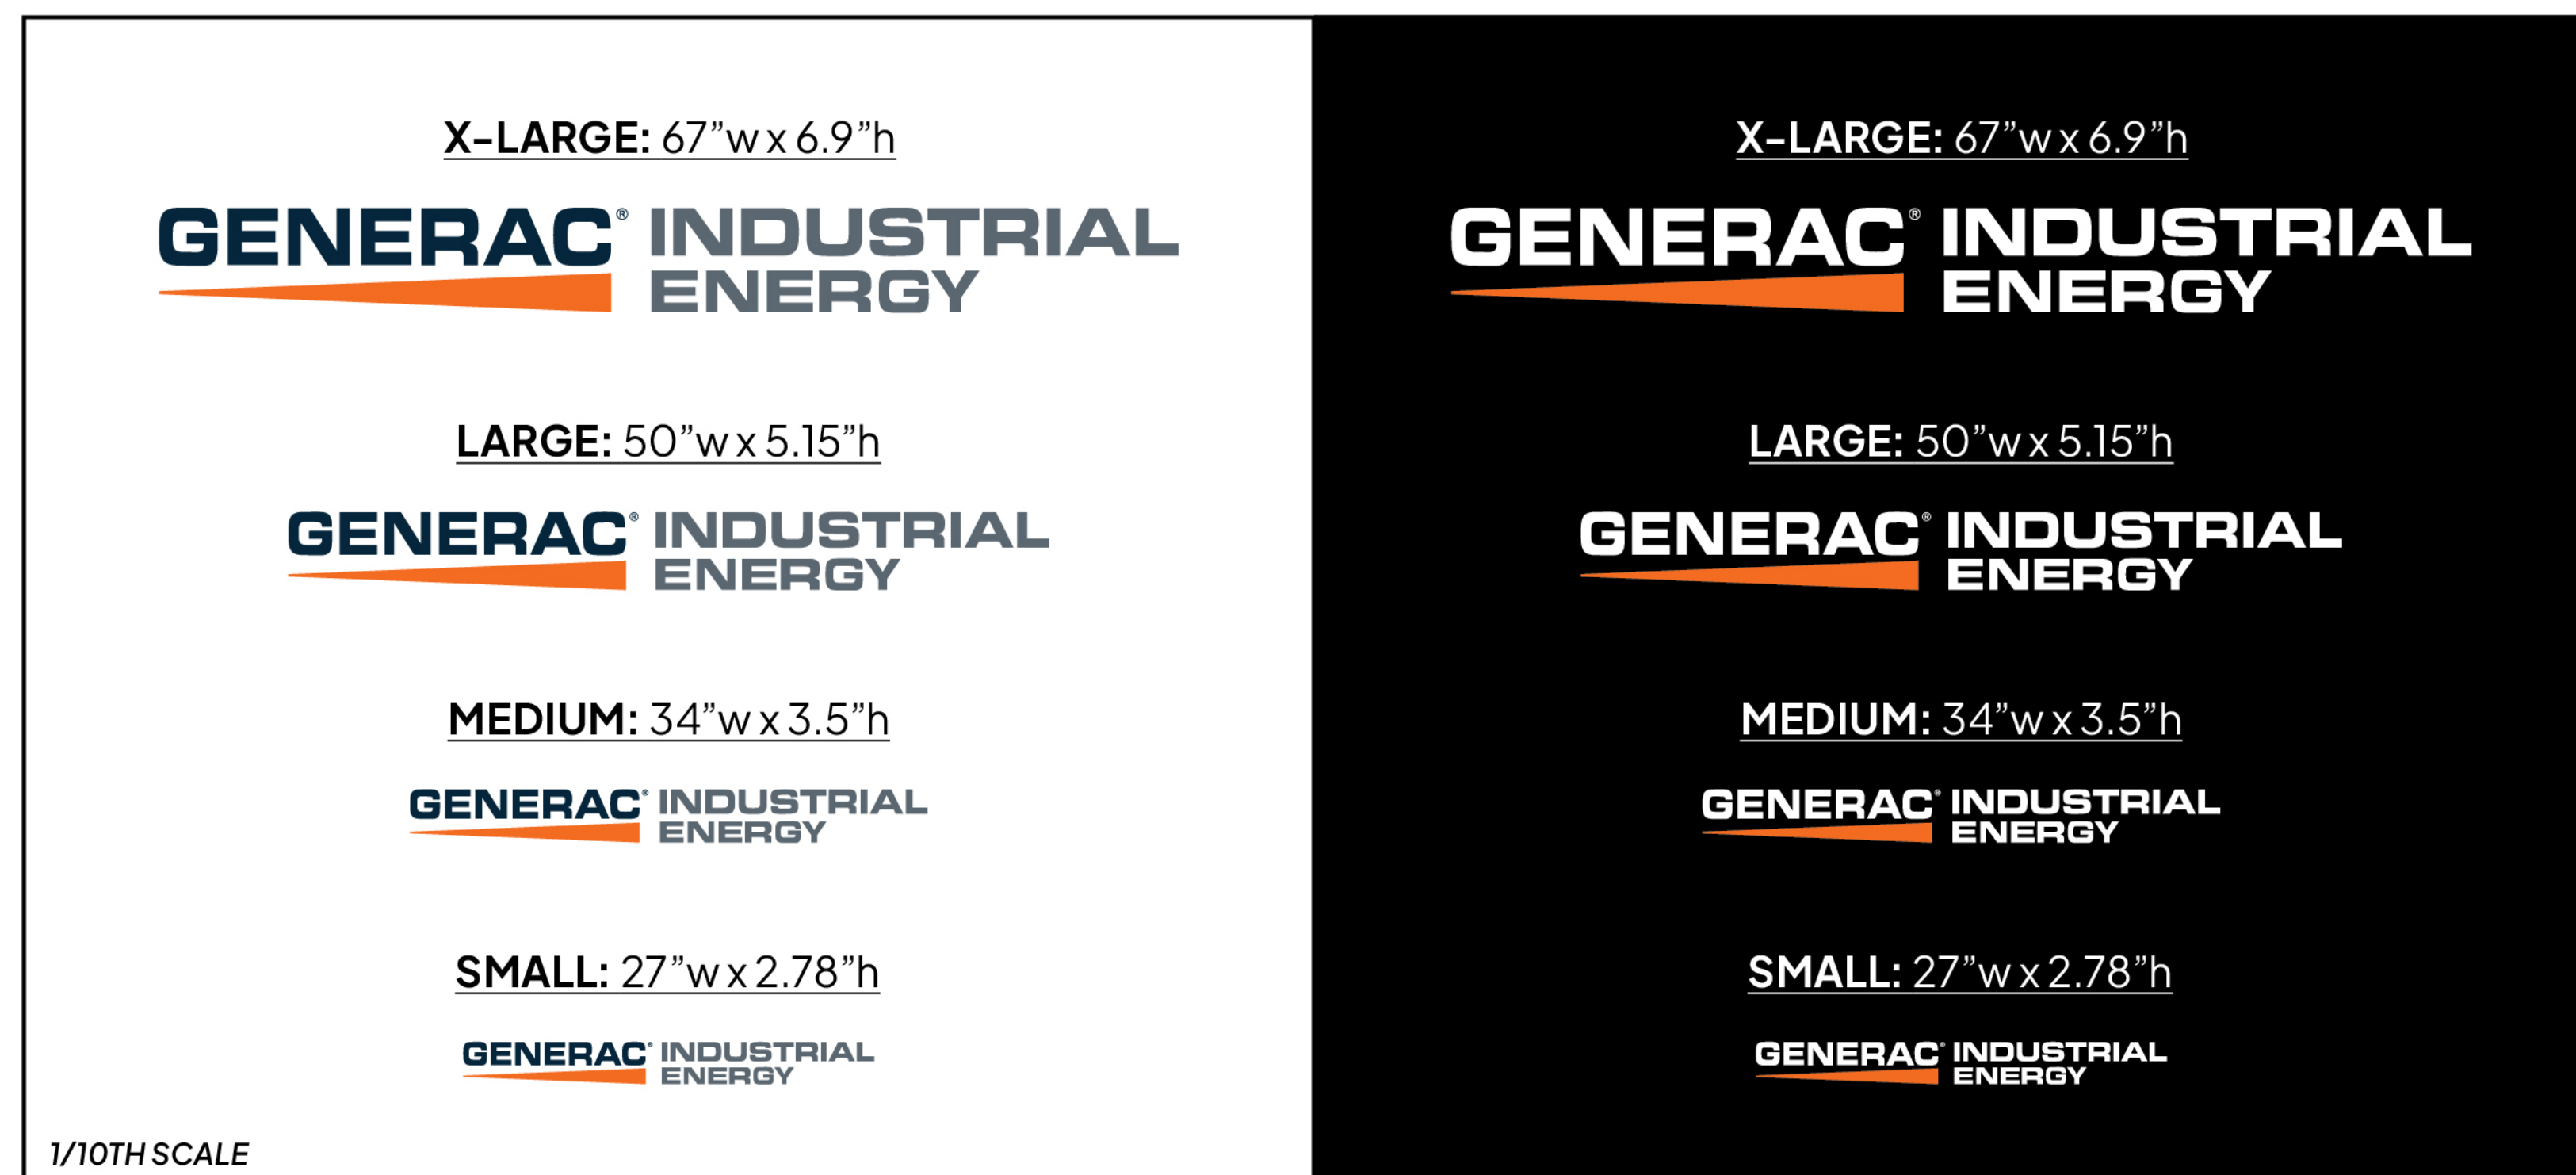

GENERAC[®] INDUSTRIAL **ENERGY**

2025 INDUSTRIAL PROGRAM

LOGOS

PANTONE: ■ 1505C ■ 2965C ■ 431C

PANTONE: ■ 1505C

ALA CARTE ORDERING

Specialty Orange Chrome Vinyl Available For Power Bar

1/10TH SCALE